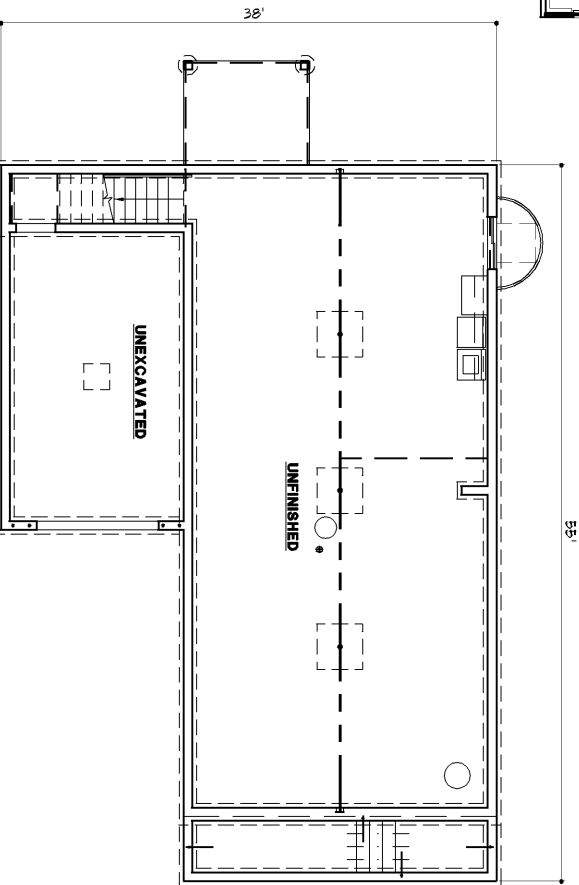

PLAN 05CON04	
LOCATION	AREA (S.F.)
FIRST FLOOR	1200
BASEMENT (UNFINISHED)	1155

GENTRY DESIGN STUDIO **KAW VALLEY HABITAT FOR HUMANITY**
 128 S. Chestnut • Olathe, Kansas 66061 1401 Fairfax Trafficway • Kansas City, Kansas 66115
 913-393-0175 913-342-3047